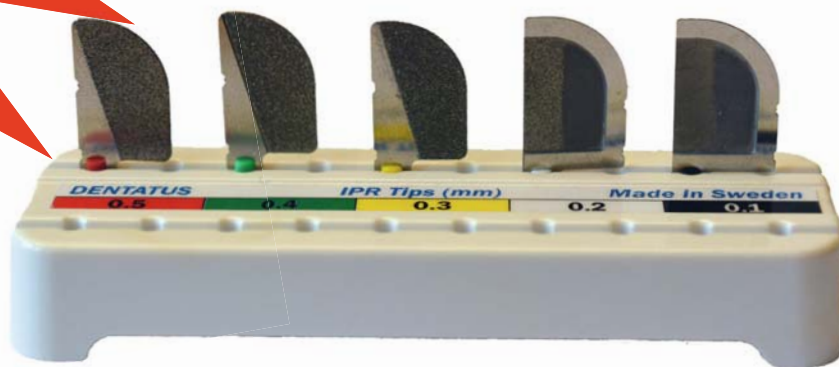

Calibrated success.

For aligner orthodontics.

COMPLETE IPR SOLUTION

Profin IPR™ Tips (LTA-P/SK2) are calibrated to 0.1 - 0.5mm and used with Profin PDX

VISIT US AT IDS:
Hall 10.1, Booth G070-H071

PARTICIPATING DEALERS: